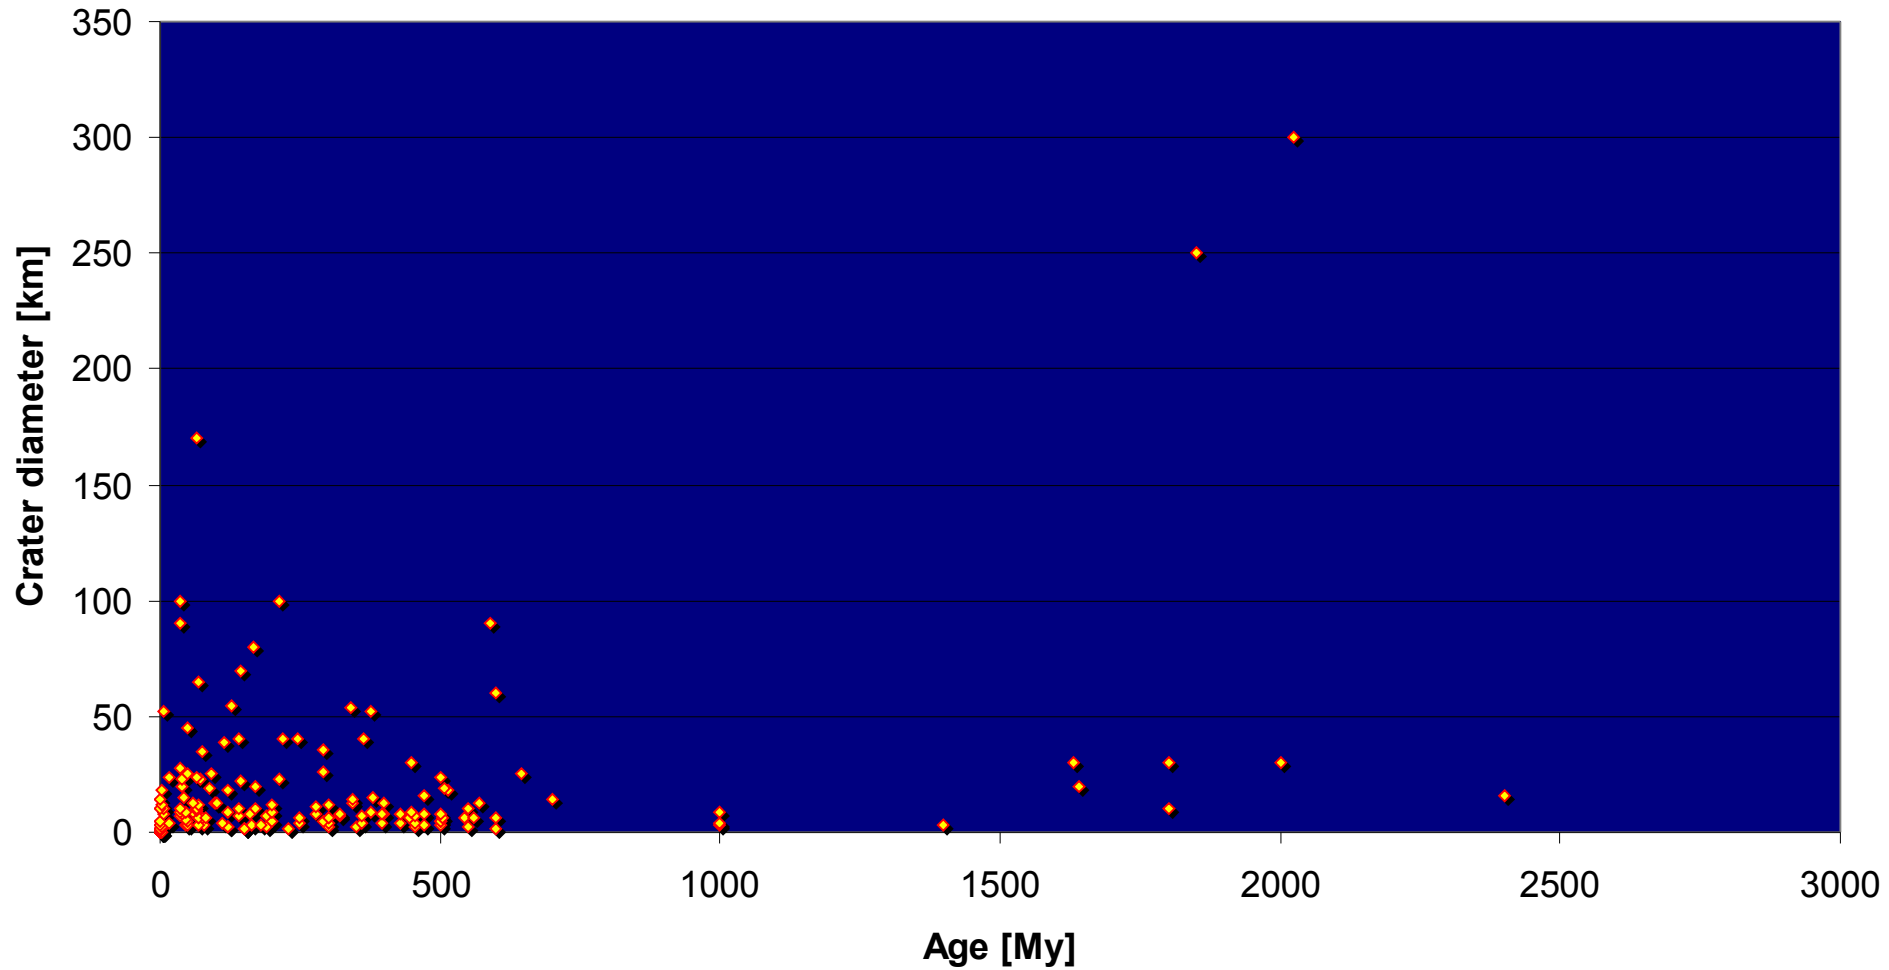

galactic movement

old model 8kpc

galactic disk density profile

modelled density fluctuation

arm crossings

Leitch, E. 1998

Impact history

Problems

- biased data
- timing errors
- weights
- possible non-harmonicity
- sampling
- choosing the analysis method