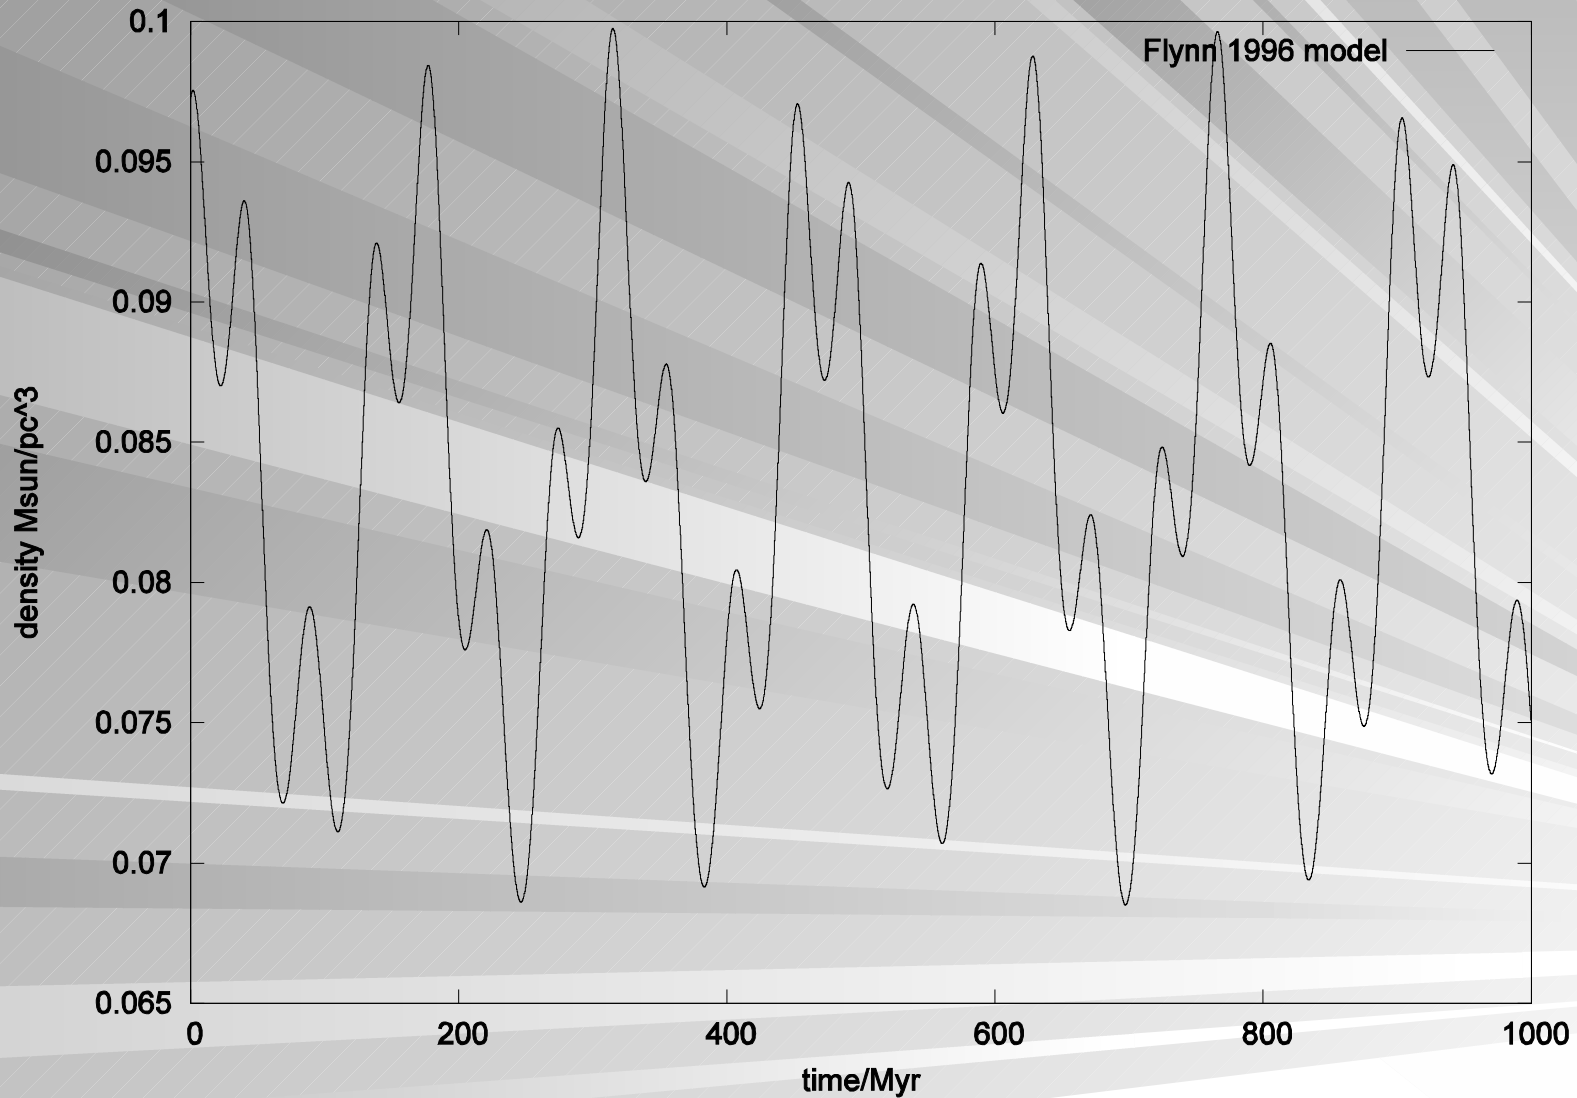

galactic movement

old model 8kpc

galactic disk density profile

modelled density fluctuation

arm crossings

Leitch, E. 1998

Impact history

Problems

- biased data
- timing errors
- weights
- possible non-harmonicity
- sampling
- choosing the analysis method