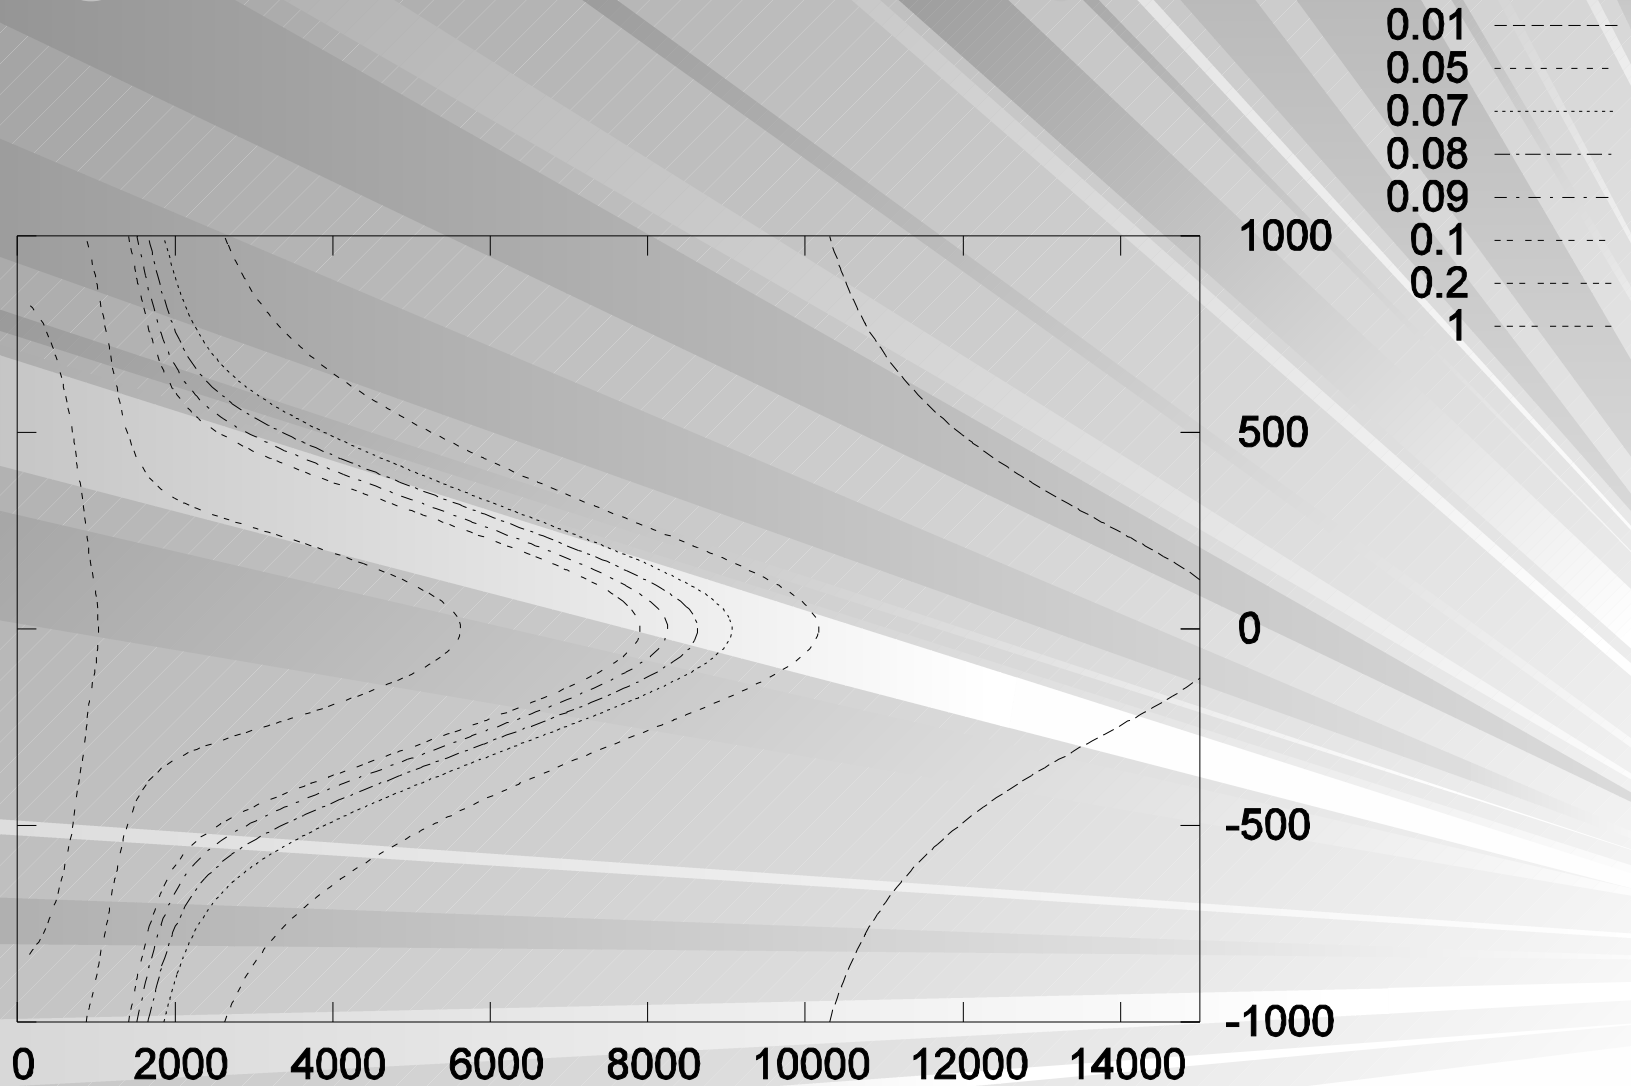

Group A

Marja Annala
Anti Hirv
Elina Nieppola
Oskari Saloniemi
Indrek Vurm

Interstate 40 at exit 233
35 miles east of Flagstaff,
20 miles west of Winslow,
in Arizona, USA.

**EXPERIENCE THE
IMPACT!**

Impact map

galactic movement

old model 8kpc

galactic disk density profile

modelled density fluctuation

arm crossings

Leitch, E. 1998

Impact history

Problems

- biased data
- timing errors
- weights
- possible non-harmonicity
- sampling
- choosing the analysis method