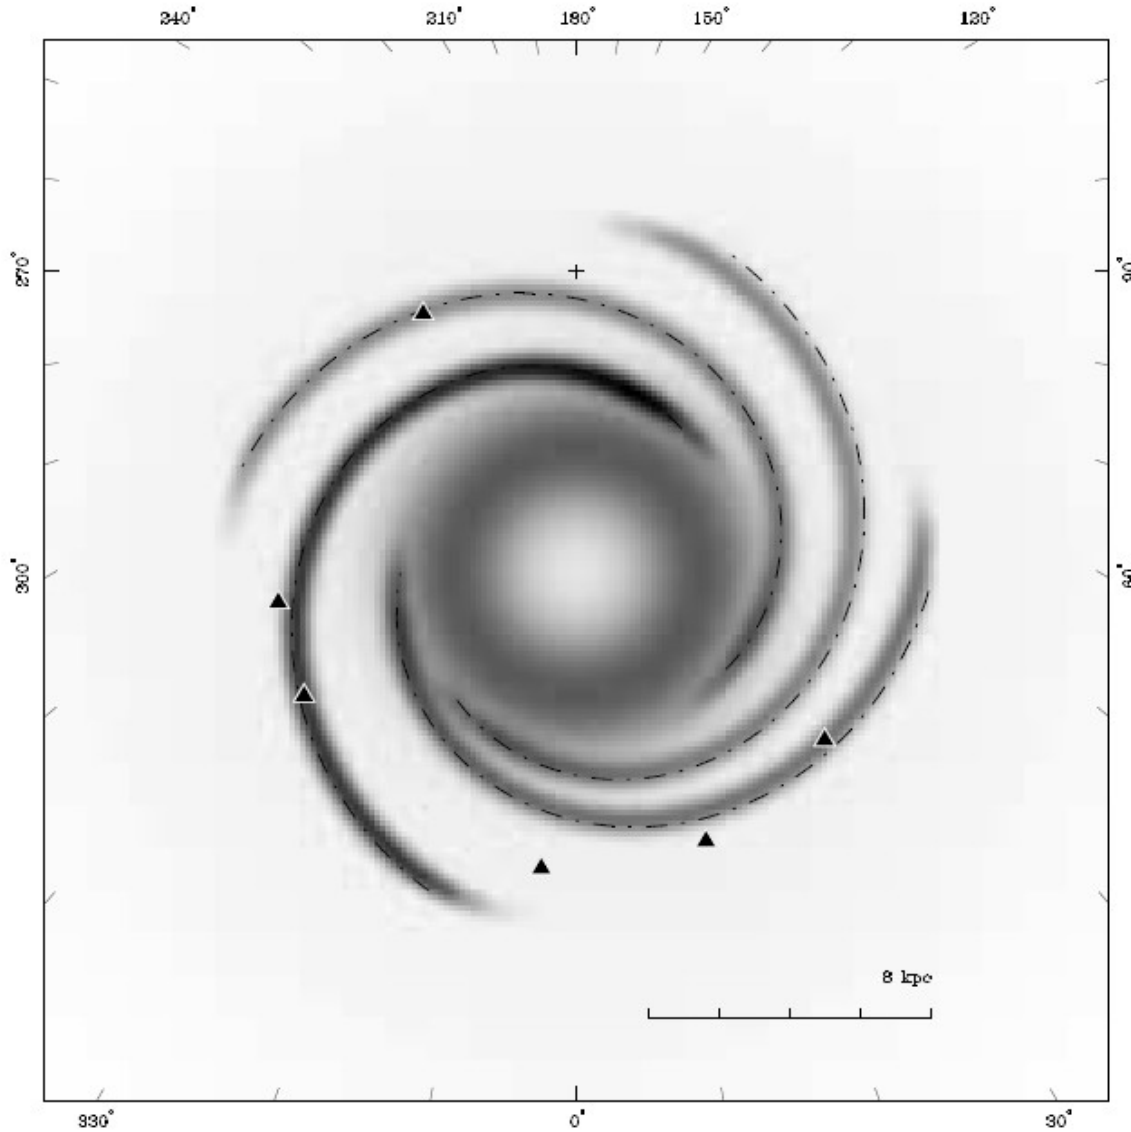

galactic movement

old model 8kpc

galactic disk density profile

modelled density fluctuation

arm crossings

Leitch, E. 1998

Impact history

Problems